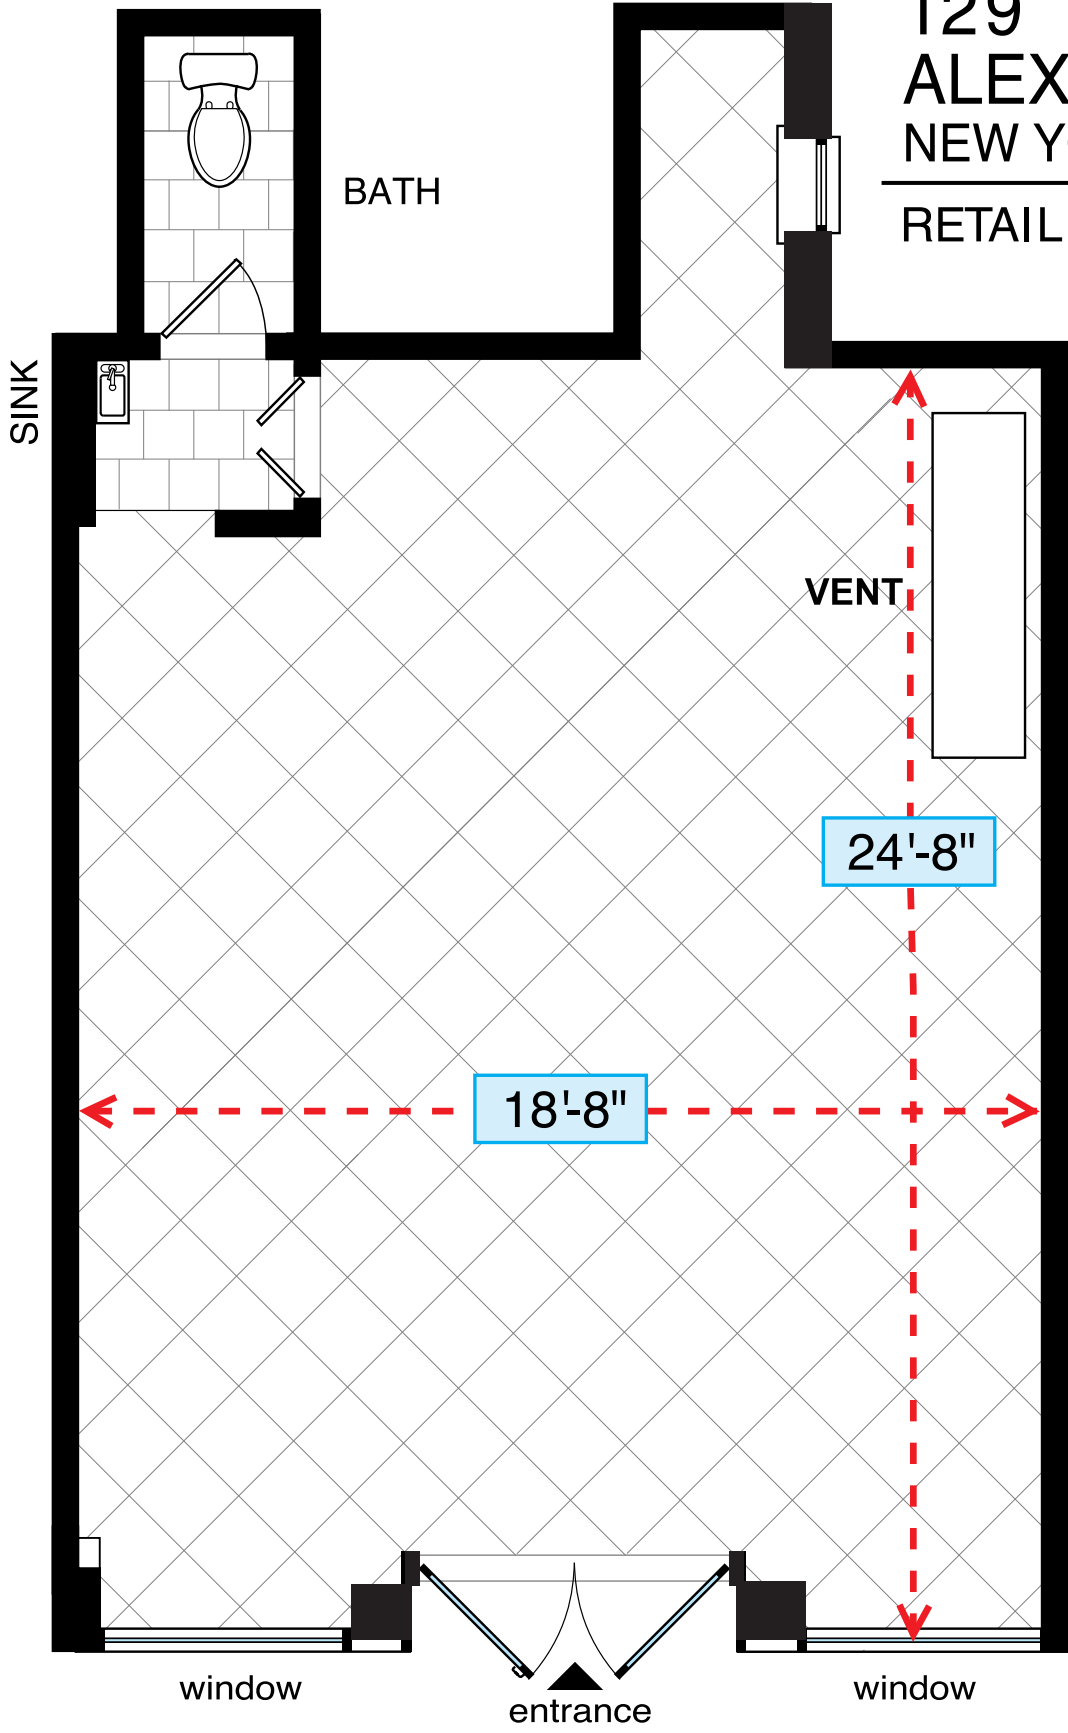

Floor Plans Are Approximate

# 129 ALEXANDER AVE NEW YORK, NY

RETAIL STORE

STREET LEVEL

ALEXANDER AVE.