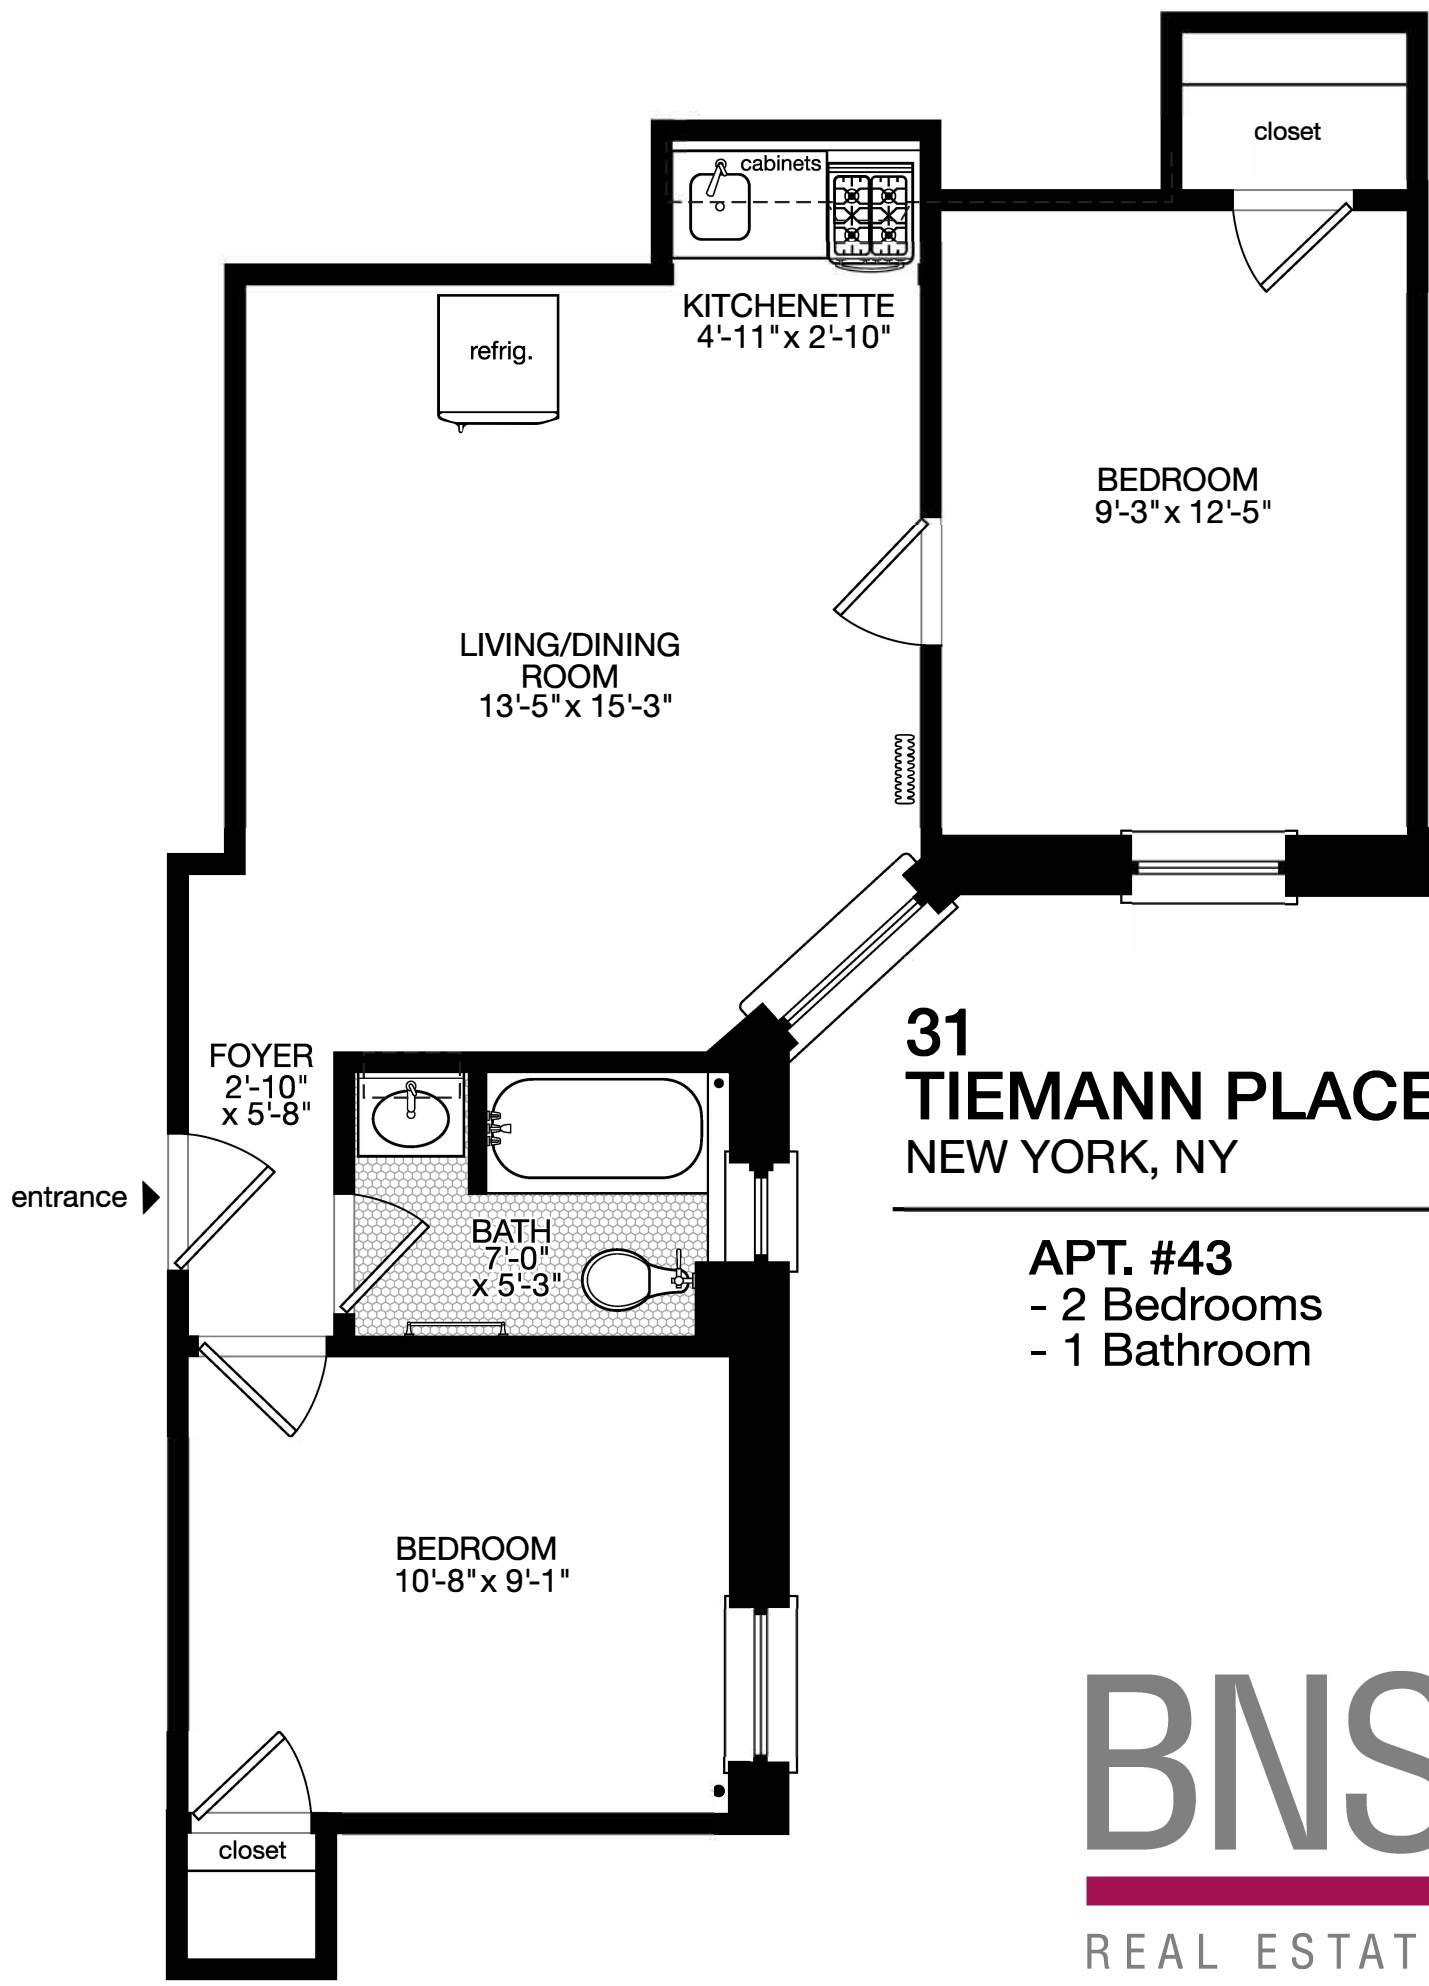

Floor Plans are Approximate and May Vary

31
TIEMANN PLACE
NEW YORK, NY

- APT. #43**
- 2 Bedrooms
- 1 Bathroom