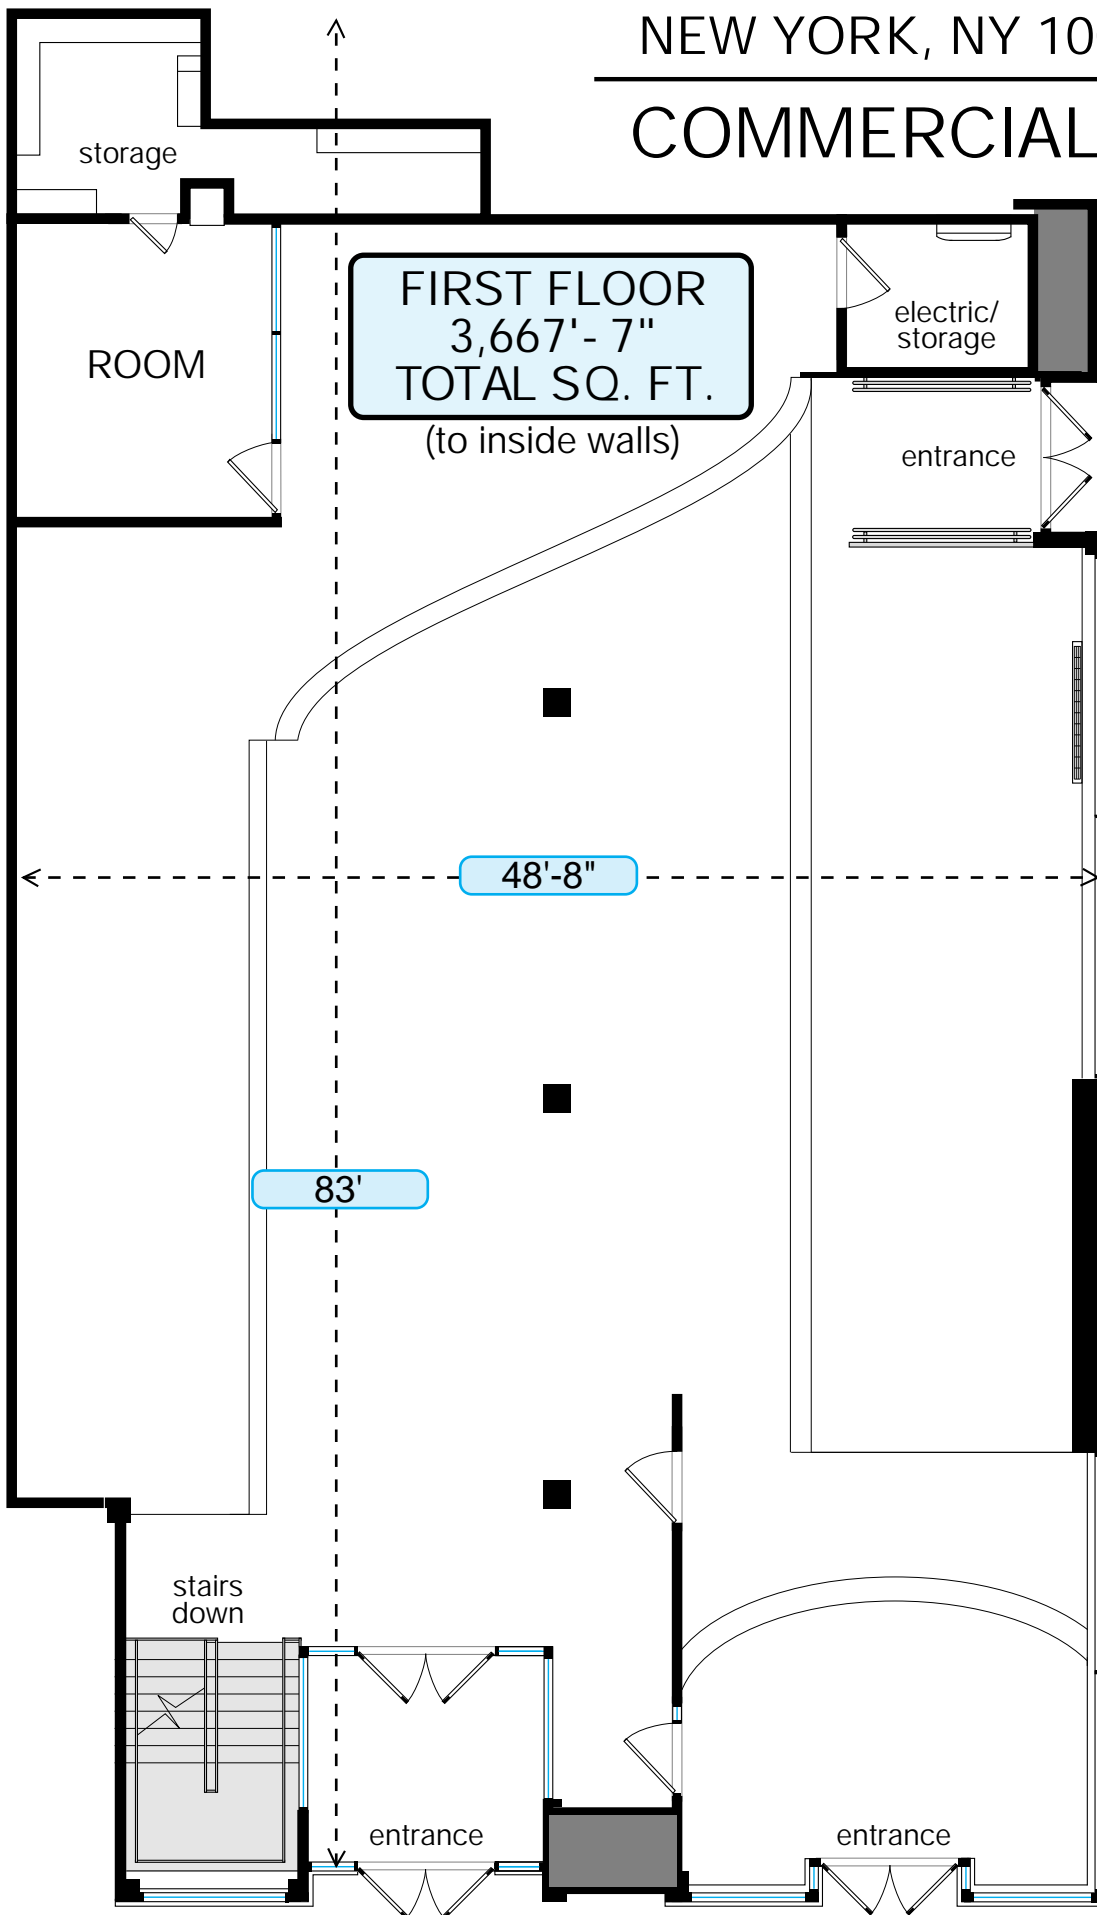

201 EAST 23RD STREET
NEW YORK, NY 10028

COMMERCIAL SPACE

Floor Plans Are Approximate and Not for Architectural Purposes

BNS
REAL ESTATE

1-1/4 inch
on this page
= 11 feet (approx)
0 10 FT

THIRD AVENUE